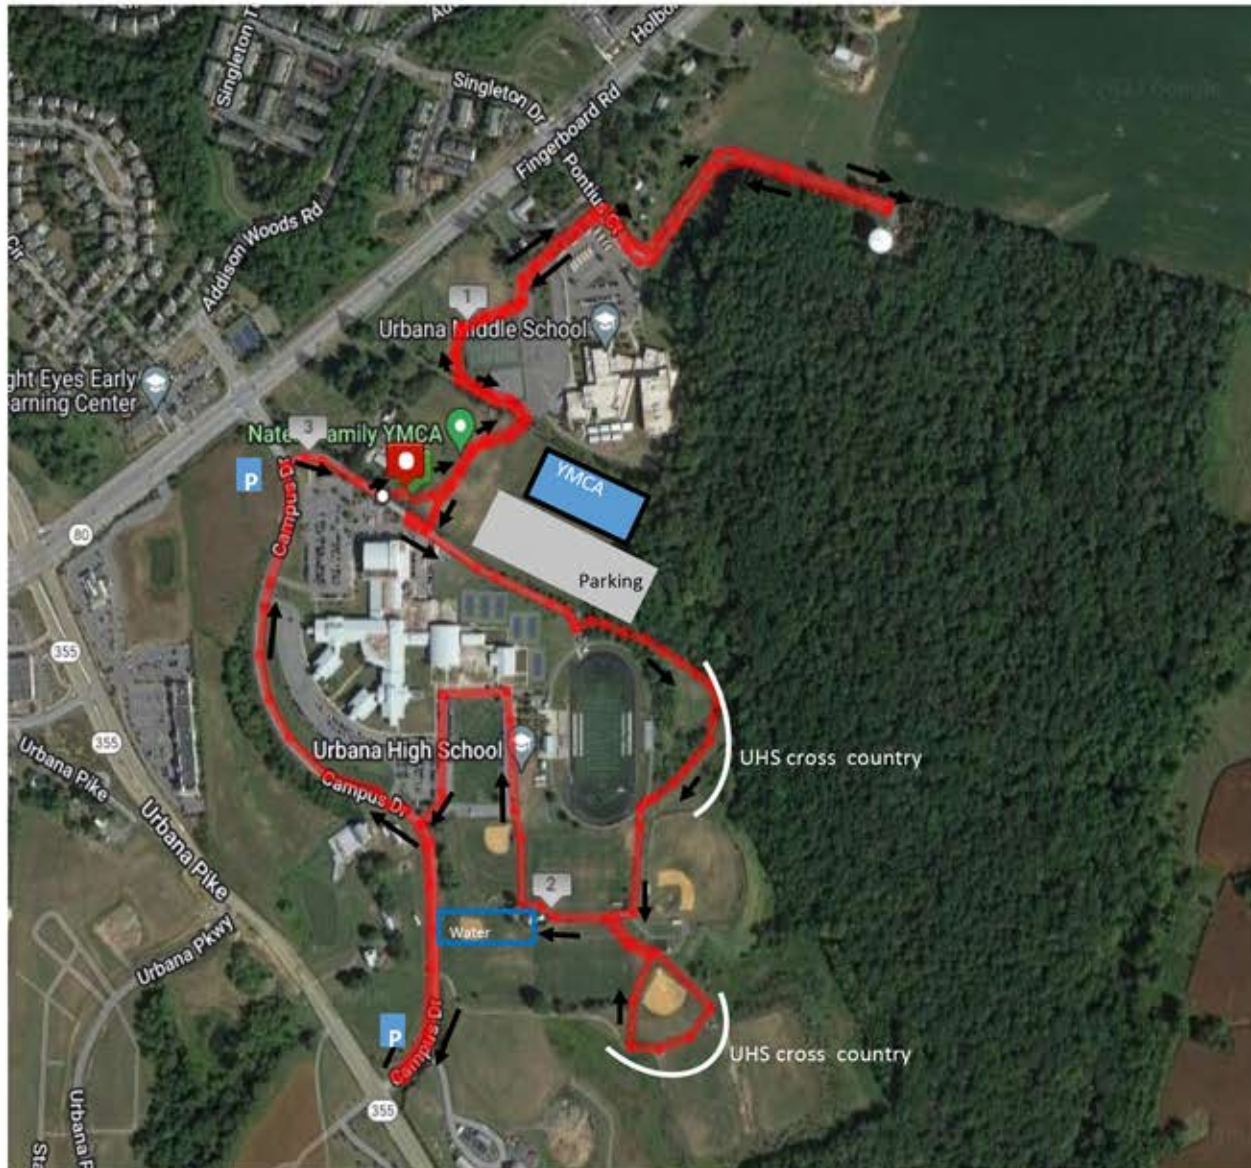

LUCKY LEPRECHAUN 5K/10K/ONE MILE FUN RUN/WALK
3481 CAMPUS DR.
IJAMSVILLE, MD 21754
240-341-4717

ONE MILE FUN RUN COURSE

- Starting at Natelli Ymca start/finish area- follow access road to Middle School to water tower on Pontius Rd and return to start finish line.

5K/10K COURSE

- Starting at Natelli Ymca start/finish area- follow access road to Middle School parking lot to water tower on Pontius Rd and return to YMCA.
- Right then left onto UHS facility access road to stadium. Around stadium on established high school cross country path to paved walkway to baseball field (small area of cross country course)
- Follow to high school parking lot around practice field to Campus Dr.
- Campus Dr. to Rte 355, U-turn up Campus Dr. to YMCA entrance to start/finish.

10K course is two laps of the 5K course.

The Course will be well marked with directions signs and volunteers to assist you.

Police will be positioned at Campus Drive and Rte 355 and also at Campus Drive and Entrance into the YMCA property.